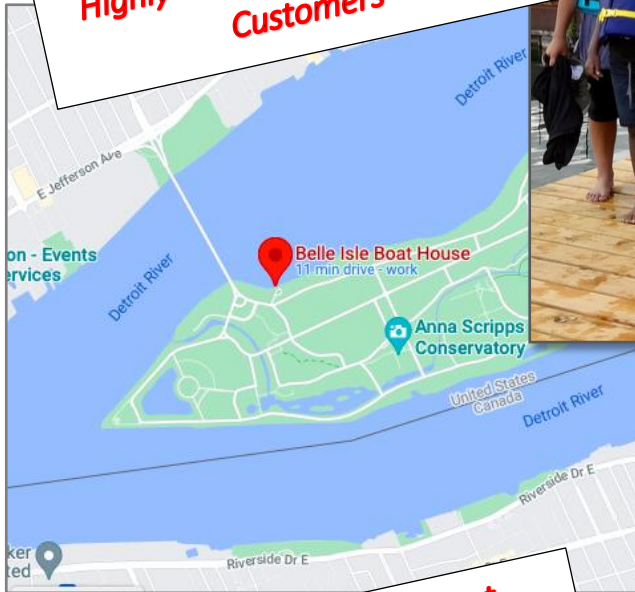

Detroit Community Sailing Center

Sponsorship Opportunities

Learn to Sail
at the Belle Isle Boat House

Highly Visible Location to Your Customers

**Community Commitment
Making Detroit's Waterfront and
Sailing Accessible**

www.DetroitCSC.Org

About Us

- 1994 Founded as Challenge the Wind Youth Sailing Program by the Grayhaven Sail Club with a mission to teach sailing to people who would not otherwise get exposure to the sport
- 2004 Non-Profit 501(c)(3) governed by a board
- 2011 Adopted a 10-year growth plan with 2 sailboats and 8 participants
- 2018 Relocated to Belle Isle Boat House with 26 sailboats and capacity for 80 participants
- 2021 Expanded and renamed **Detroit Community Sailing Center** to reflect the broader community we serve and sustain our youth programs